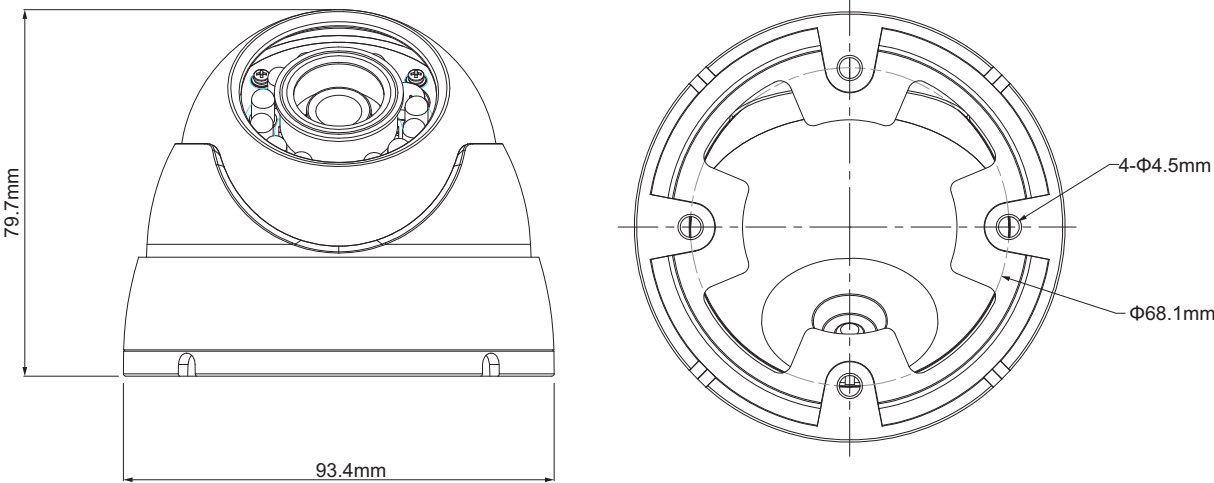

A8 $%19 F @!$&, $: !G'

Dimensions (mm)

Accessories (optional)

PFB204W	PFA121	PFA152